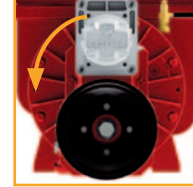

CCW as standard

Version K-KA
Splined shaft
1 3/8 - Z6 ISO 500
Support Gr. 2 or Gr. 3
Hydraulic pump on request