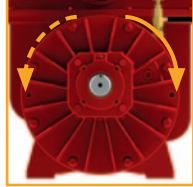

STAR – Power and efficiency

The STAR's rotor has fixed steel pins to grant easy maintenance and significant reduction of maintenance costs.

By wide intake and delivery chambers the STAR pump provides the highest vacuum efficiency. STAR's design features and performances make this pump ideal for more demanding agricultural applications and for septic emptying by medium size tanks.

STANDARD FEATURES

- Double lubrication points, 4-ways valve, check valve, Side outlets with one revolving elbow, Vacuum relief valve
- Thread for Overpressure valve: G 2"
- Available hoses connections: Ø 76 mm (3") / Ø 80 mm / Ø 100 mm (4")

VERSIONS

CCW as standard

Version M - MA
Splined shaft
1 3/8 - Z6 ISO 500

CCW on request CW as standard

Version P
Smooth Cylindrical shaft,
Ø 40, lenght 90 mm
Parallel key UNI 6604

CCW as standard

Version D
Splined shaft
1 3/8 - Z6 ISO 500