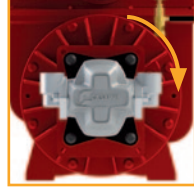

STAR – Power and efficiency

The STAR's rotor has fixed steel pins to grant easy maintenance and significant reduction of maintenance costs.

By wide intake and delivery chambers the STAR pump provides the highest vacuum efficiency. STAR's design features and performances make this pump ideal for more demanding agricultural applications and for septic emptying by medium size tanks.

STANDARD FEATURES

- Double lubrication points, 4-ways valve, check valve, Side outlets with one revolving elbow, Vacuum relief valve
- Thread for Overpressure valve: G 2"
- Available hoses connections: Ø 76 mm (3") / Ø 80 mm / Ø 100 mm (4")

VERSIONS

CCW as standard

Version M - MA
Splined shaft
1 3/8 - Z6 ISO 500

CCW on request CW as standard

Version P
Smooth Cylindrical shaft,
Ø 40, lenght 90 mm
Parallel key UNI 6604

CCW as standard

Version D
Splined shaft
1 3/8 - Z6 ISO 500

CW as standard

Version H
Group 4 86.56 cc/rev -
Pmax 280 bar
In G 1 1/4 - Out G 1 1/2

CCW as standard

Version K-KA
Splined shaft
1 3/8 - Z6 ISO 500
Support Gr. 2 or Gr. 3
Hydraulic pump on request

TECHNICAL DATA