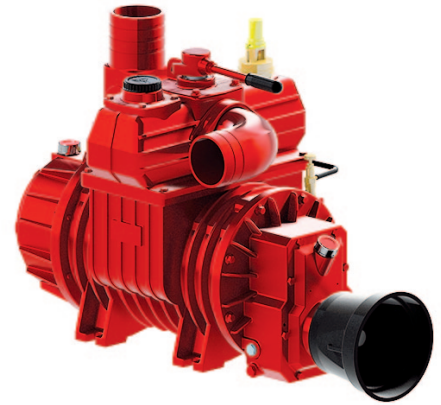

STAR – Power and efficiency

The STAR's rotor has fixed steel pins to grant easy maintenance and significant reduction of maintenance costs.

By wide intake and delivery chambers the STAR pump provides the highest vacuum efficiency. STAR's design features and performances make this pump ideal for more demanding agricultural applications and for septic emptying by medium size tanks.

STANDARD FEATURES

- Double lubrication points, 4-ways valve, check valve, Side outlets with one revolving elbow, Vacuum relief valve
- Thread for Overpressure valve: G 2"
- Available hoses connections: Ø 76 mm (3") / Ø 80 mm / Ø 100 mm (4")

VERSIONS

CCW as standard

Version M - MA
Splined shaft
1 3/8 - Z6 ISO 500

CCW on request CW as standard

Version P
Smooth Cylindrical shaft,
Ø 40, lenght 90 mm
Parallel key UNI 6604

CCW as standard

Version D
Splined shaft
1 3/8 - Z6 ISO 500

CW as standard

Version H
Group 4 86.56 cc/rev -
Pmax 280 bar
In G 1 1/4 - Out G 1 1/2

CCW as standard

Version K-KA
Splined shaft
1 3/8 - Z6 ISO 500
Support Gr. 2 or Gr. 3
Hydraulic pump on request

TECHNICAL DATA